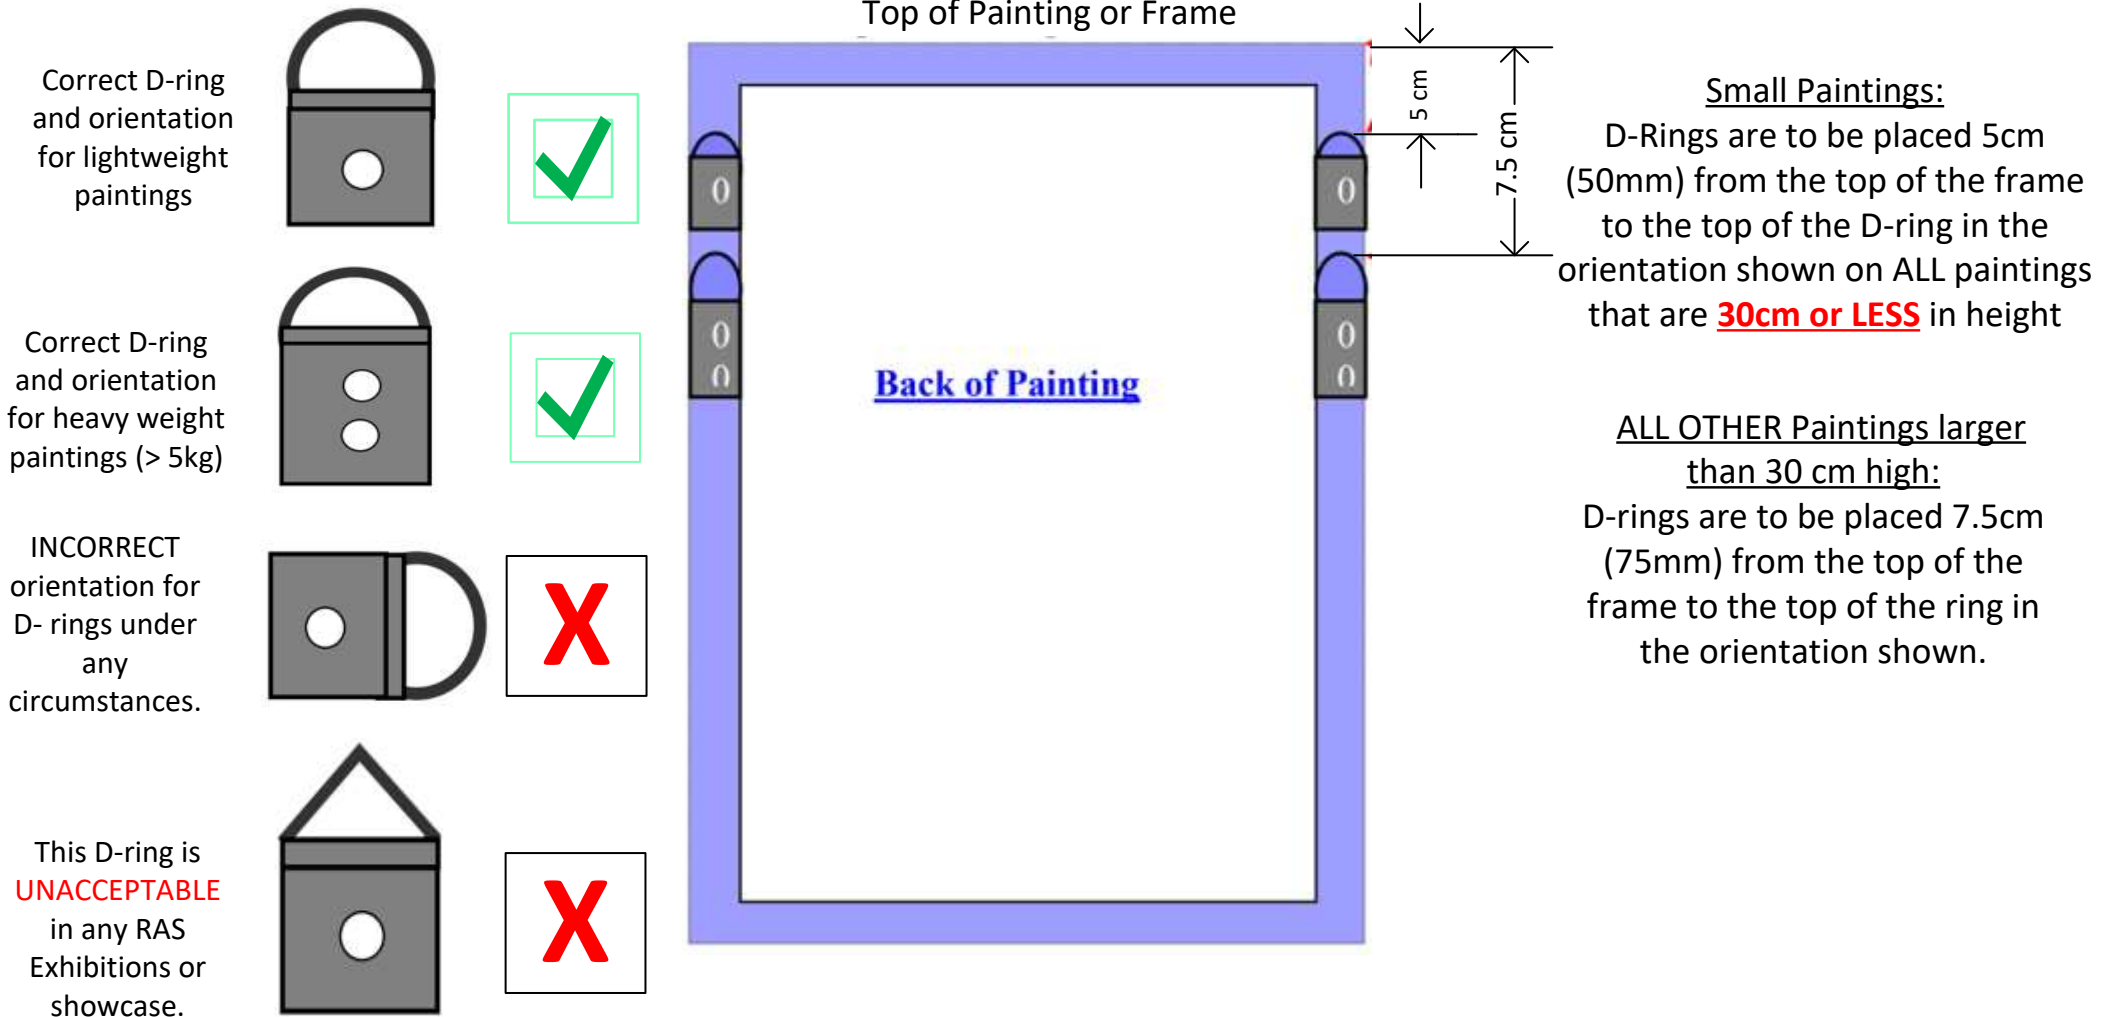

# Diagram for The Redcliffe Art Society's standard requirement and placement of Picture hanging D-rings

Please note: Picture hanging wire is not a requirement but is acceptable.

**NO D RINGS NO HANGING !!**